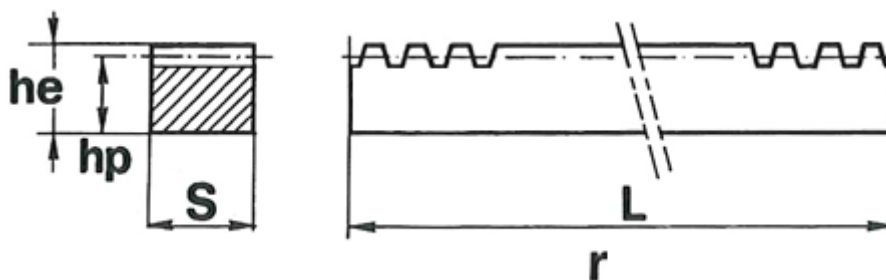

Data Sheet

Article number: 6165050101000
Description: Rack Module 1 15x15
length 1000 mm

Measures

Actual length	= 1002.17
hp	= 14
Module	= 1
No. of teeth	= 319
Nominal length	= 1000
Pitch	= 3.1416
Profile Sxhe	= 15x15